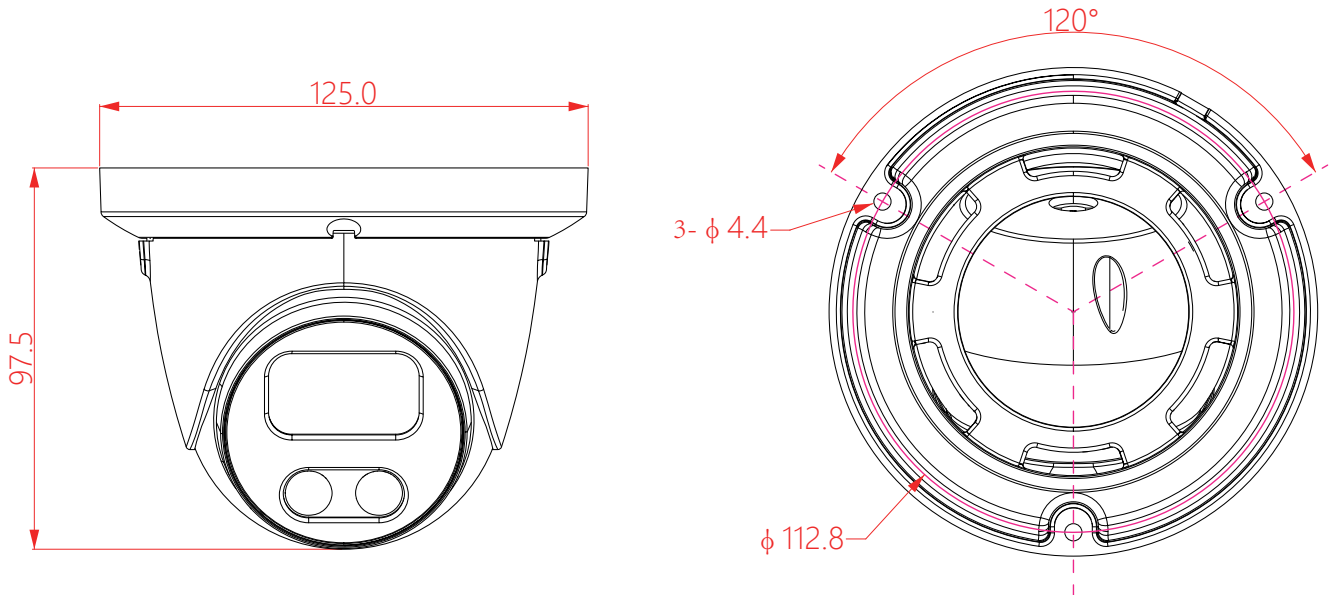

Dimensions (mm)

Optional Accessories